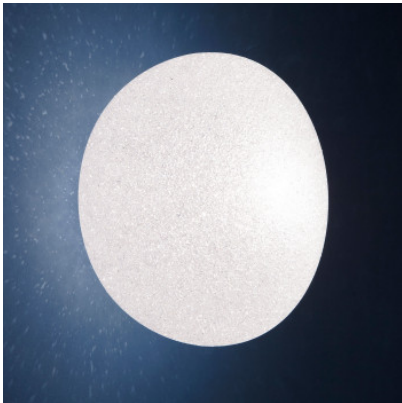

Lumen Center Italia Sumo 21

Spherical wall and ceiling lamp Lumen Center Italia Sumo 21 creates an atmosphere of relaxed day-dreaming. Diffuser from microperforated mat white polycarbonate for a dramatic light effect.

matt white
MPN

189,00 €-MSRP-220,00-€
SUM21S

Bulbs
Dimensions

1 x max. 100W E27 incandescent lamp
Shade diameter 34 cm, height 22 cm Total height
25 cm, canopy diameter 8 cm

24.04.2024 9:23:44

All prices shown include 19% VAT for deliveries to Deutschland excluding possible shipping costs.