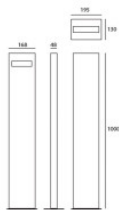

Artemide Nuda Floor 100

The high LED bollard lamp Nuda 100 by Artemide is made of lacquered aluminium and is equipped with one or two diffusers of satined polycarbonate. IP65 protection class.

anthracite grey, with light emission to one side MPN	619,00 €-MSRP-690,00-€ T083820
light grey, with light emission to one side MPN	619,00 €-MSRP-690,00-€ T083800
rust-coloured, with light emission to one side MPN	619,00 €-MSRP-690,00-€ T083810
anthracite grey, with light emission to both sides MPN	639,00 €-MSRP-714,00-€ T083920
light grey, with light emission to both sides MPN	639,00 €-MSRP-714,00-€ T083900
rust-coloured, with light emission to both sides MPN	639,00 €-MSRP-714,00-€ T083910

Bulbs	17W LED, 306 lm (emission to one side) / 250 lm (emission to two sides), 3000K.
Dimensions	Total height 50 cm, width 16.8 cm, depth 4.8 cm, base plate width 19.5 cm, base plate depth 13 cm.

18.04.2024 18:43:08