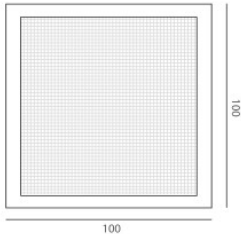

23.04.2024 16:26:18

All prices shown include 19% VAT for deliveries to Deutschland excluding possible shipping costs.

Lumen Lighting Nostraforma GmbH & Co KG
Bodenseestr. 129 | DE-81243 München
FON: +49 (0) 89 820 80 62 0 | FAX: +49 (0) 89 820 80 62 200
MAIL: nostraforma@nostraforma.com | WEB: www.nostraforma.com
BANK: Stadtparkasse München | BLZ: 701 500 00 | KTO: 907 228 290
IBAN: DE 85 7015 0000 0907 2282 90 | BIC: SSKMDEMM

UST-ID: DE 813 992 226
Registergericht München HRA 88136
Persönlich haftende Gesellschafter
Nostraforma Verwaltungs GmbH
Registergericht München HRA 175844
Geschäftsführer: Cerchi Alexander, Cerchi Patrick, Cerchi Manuel