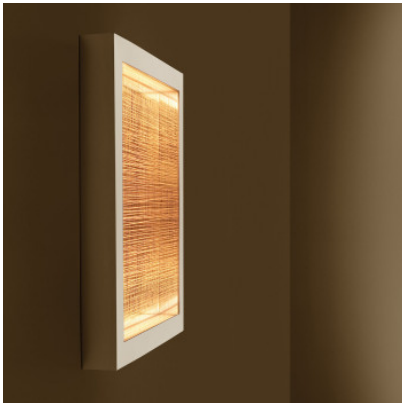

23.04.2024 16:26:18

All prices shown include 19% VAT for deliveries to Deutschland excluding possible shipping costs.

Lumen Lighting Nostraforma GmbH & Co KG
Bodenseestr. 129 | DE-81243 München
FON: +49 (0) 89 820 80 62 0 | FAX: +49 (0) 89 820 80 62 200
MAIL: nostraforma@nostraforma.com | WEB: www.nostraforma.com
BANK: Stadtparkasse München | BLZ: 701 500 00 | KTO: 907 228 290
IBAN: DE 85 7015 0000 0907 2282 90 | BIC: SSKMDEMM

UST-ID: DE 813 992 226
Registergericht München HRA 88136
Persönlich haftende Gesellschafter
Nostraforma Verwaltungs GmbH
Registergericht München HRA 175844
Geschäftsführer: Cerchi Alexander, Cerchi Patrick, Cerchi Manuel