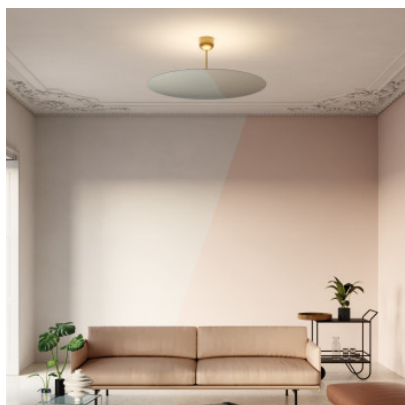

Luceplan Millimetro Suspension Large

Lampe à suspension LED Luceplan Millimetro Large en aluminium avec finition miroir, structure en acier et laiton, diffuseur en polycarbonate. Bord de fuite variable.

bleu, 23cm MPN	829,00 €-PDSF 1.114,00-€ 1A110S85W018+1A110/020010+1A110/01T010
bleu, 33cm MPN	839,00 €-PDSF 1.119,00-€ 1A110S85W018+1A110/030010+1A110/01T010
bleu, 53cm MPN	849,00 €-PDSF 1.132,00-€ 1A110S85W018+1A110/040010+1A110/01T010
bleu, 53cm MPN	859,00 €-PDSF 1.145,00-€ 1A110S85W018+1A110/050010+1A110/01T010
laiton, 23cm MPN	869,00 €-PDSF 1.157,00-€ 1A110S85W018+1A110/020030+1A110/01T030
laiton, 33cm MPN	879,00 €-PDSF 1.163,00-€ 1A110S85W018+1A110/030030+1A110/01T030
laiton, 53cm MPN	889,00 €-PDSF 1.185,00-€ 1A110S85W018+1A110/040030+1A110/01T030
laiton, 73cm MPN	899,00 €-PDSF 1.205,00-€ 1A110S85W018+1A110/050030+1A110/01T030