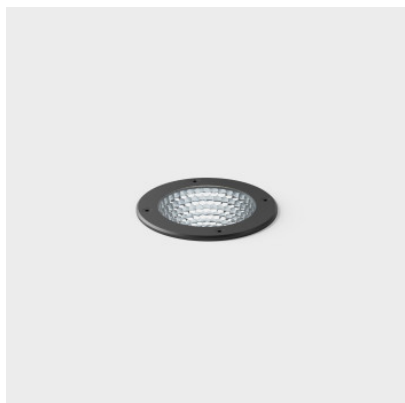

IP44.de In S . symmetric Connect

LED recessed floor light IP44.de In S symmetric Connect made of stainless steel, safety glass and glass fiber reinforced polyamide. Cable with Aquastop and Connect plug for connection to the Connect system. IP67.

stainless steel	420,00 €
MPN	91080-27-CO
EAN	4260710633790
Flux lumineux (lm)	574

stainless steel black	432,00 €
MPN	91080-27-BL-CO
EAN	4260710633783
Flux lumineux (lm)	261

Ampoules 8W LED, 2700K, 574 lm (verre clair) bzw. 261 lm (verre teinté).

Dimensions Diamètre 11 cm, hauteur totale 10,4 cm, longueur de câble 2 m.

18.04.2024 5:03:51

Tous les prix indiqués sont avec 19% TVA pour livraison en Deutschland à laquelle s'ajoutent le cas échéant des Coûts d'expédition