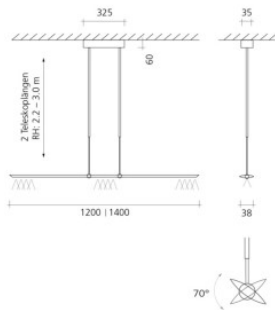

Baltensweiler LET D 140

LED pendant light Baltensweiler LET D 140 with aluminum profile and height-adjustable telescope and 70° swiveling ball joint. With 5-step touch dimmer on the lamp head and memory function.

Aluminium, Standard, 2700K MPN Flux lumineux (lm)	1.583,00 € 5230 S 1-2190
Aluminium, Standard, 3000K MPN Flux lumineux (lm)	1.583,00 € 5230 S-2290
Aluminium, Long, 2700K MPN Flux lumineux (lm)	1.630,00 € 5230 L 1-2190
Aluminium, Long, 3000K MPN Flux lumineux (lm)	1.630,00 € 5230 L-2290
noir, Standard, 2700K MPN Flux lumineux (lm)	1.964,00 € 5230 S S 1-2190
noir, Standard, 3000K MPN Flux lumineux (lm)	1.964,00 € 5230 S S-2290
noir, Long, 2700K MPN Flux lumineux (lm)	2.017,00 € 5230 L S 1-2190
noir, Long, 3000K MPN Flux lumineux (lm)	2.017,00 € 5230 L S-2290