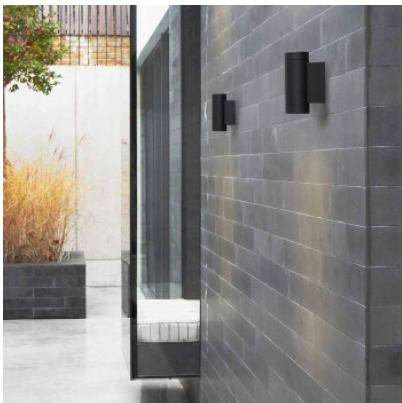

## Astro Dartmouth Twin LED applique murale

---

noir	189,00 €-PDSF-226,00-€
MPN	1372006
EAN	5038856075861

---

Ampoules 1 x max 8.1W 3000K LED IP54.  
Dimensions Largeur 165 mm, hauteur 65 mm, profondeur 100 mm.