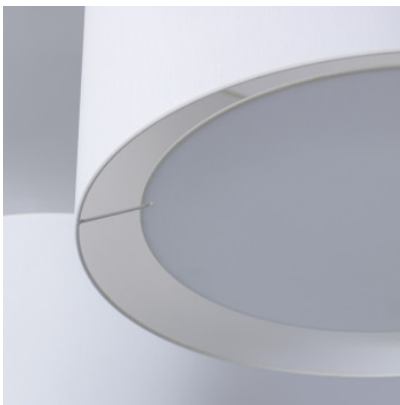

Zeitraum Noon 2

Ceiling light Noon 2 by Zeitraum with 2 textile shades and covers for glare-free, diffuse light. Canopy and suspension made of powder-coated iron. For E27 lamps. Phase dimmable.

black shade MPN	1.269,00 € NOON 2 BLACK
light grey shade MPN	1.269,00 € NOON 2 LIGHTGREY
warm grey shade MPN	1.269,00 € NOON 2 WARMGREY
white shade MPN	1.269,00 € NOON 2 WHITE

Dimensions

Height 97 cm, width 108 cm, each shade diameter 50 cm, each shade height 30 cm.

01.05.2024 18:35:41

All prices shown include 19% VAT for deliveries to Deutschland excluding possible shipping costs.