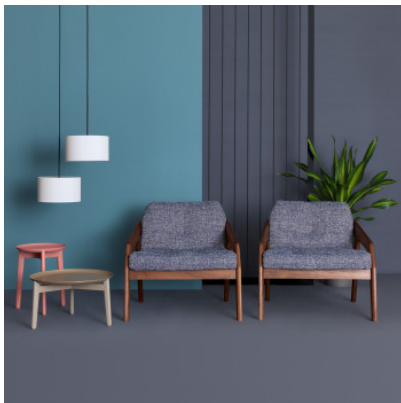

Zeitraum Noon 1 Small

Small pendant lamp Noon 1 Small by Zeitraum with a fabric lampshade. Canopy and suspension made of powder-coated iron. Height adjustable. With diffuser disc below. For E27 lamps. Phase dimmable.

matt black, black shade MPN	289,00 € NOON 1 SMALL BLACK BLACK
matt black, light grey shade MPN	289,00 € NOON 1 SMALL BLACK LIGHTGREY
matt black, warm grey shade MPN	289,00 € NOON 1 SMALL BLACK WARMGREY
matt black, white shade MPN	289,00 € NOON 1 SMALL BLACK WHITE
matt white, black shade MPN	289,00 € NOON 1 SMALL WHITE BLACK
matt white, light grey shade MPN	289,00 € NOON 1 SMALL WHITE LIGHTGREY
matt white, warm grey shade MPN	289,00 € NOON 1 SMALL WHITE WARMGREY
matt white, white shade MPN	289,00 € NOON 1 SMALL WHITE WHITE

Dimensions

Diameter 30 cm, shade height 17 cm, cable length 200 cm.