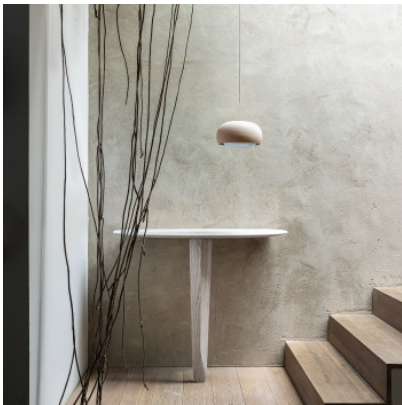

Zeitraum Gema S

Pendant light Zeitraum Gema S with a handmade shade made of Engobe ceramic and opaque glass body, reinforced textile cable and strain relief. For E27 bulbs. Phase dimmable.

Coal MPN	759,00 € GEMA S COAL
Pale Rose MPN	759,00 € GEMA S PALE ROSE
Sand MPN	759,00 € GEMA S SAND