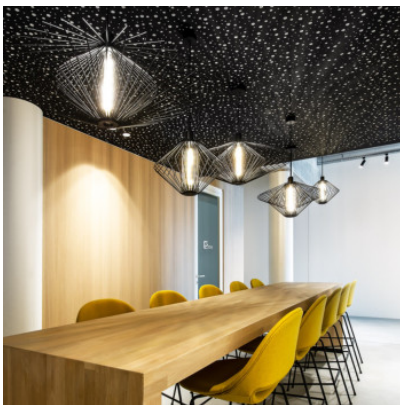

03.05.2024 14:19:15

All prices shown include 19% VAT for deliveries to Deutschland excluding possible shipping costs.