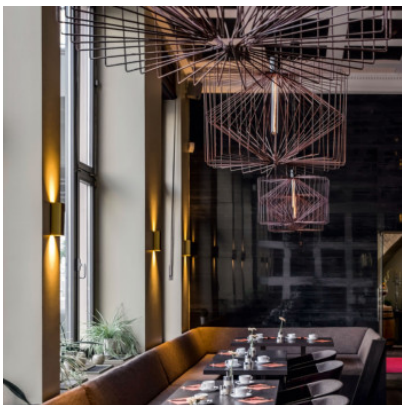

Wever & Ducré Wiro Suspended 6.5

Pendant light Wever & Ducré Wiro Suspended 6.5 made of painted steel. For E27 bulbs. Phase dimmable.

black	579,00 €-MSRP-679,00 €
MPN	2095E0B0
EAN	5404037317783

rust	579,00 €-MSRP-679,00 €
MPN	2095E0V0
EAN	5404037317790