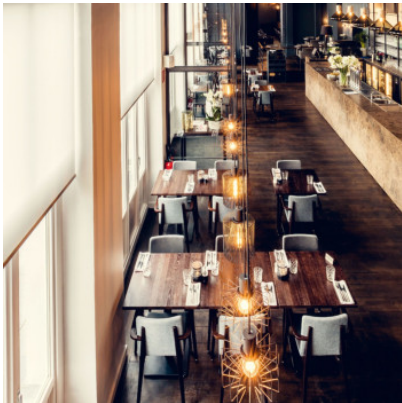

Wever & Ducré Wiro Suspended 2.0

Pendant light Wever & Ducré Wiro Suspended 2.0 made of painted steel. For E27 bulbs. Phase dimmable.

---

black	259,00 € ~~MSRP 301,00 €~~
MPN	2096E0B0
EAN	5404037317813

03.05.2024 3:15:24

All prices shown include 19% VAT for deliveries to Deutschland excluding possible shipping costs.

Lumen Lighting Nostraforma GmbH & Co KG
Bodenseestr. 129 | DE-81243 München
FON: +49 (0) 89 820 80 62 0 | FAX: +49 (0) 89 820 80 62 200
MAIL: nostraforma@nostraforma.com | WEB: www.nostraforma.com
BANK: Stadtparkasse München | BLZ: 701 500 00 | KTO: 907 228 290
IBAN: DE 85 7015 0000 0907 2282 90 | BIC: SSKMDEMM

UST-ID: DE 813 992 226
Registergericht München HRA 88136
Persönlich haftende Gesellschafter
Nostraforma Verwaltungs GmbH
Registergericht München HRA 175844
Geschäftsführer: Cerchi Alexander, Cerchi Patrick, Cerchi Manuel