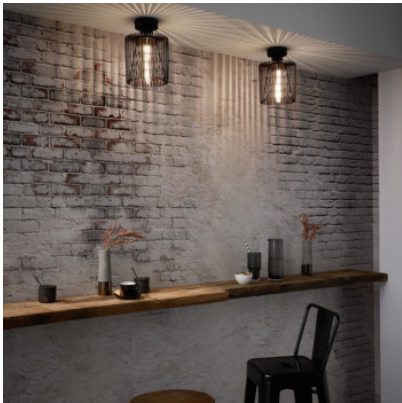

Wever & Ducré Wiro Ceiling 1.8

Ceiling light Wever & Ducré Wiro Ceiling 1.8 made of painted steel. For E27 bulbs. Phase dimmable.

black	309,00 €-MSRP-368,00-€
MPN	2082E0B0
EAN	5404037317592

rust	309,00 €-MSRP-368,00-€
MPN	2082E0V0
EAN	5404037317608