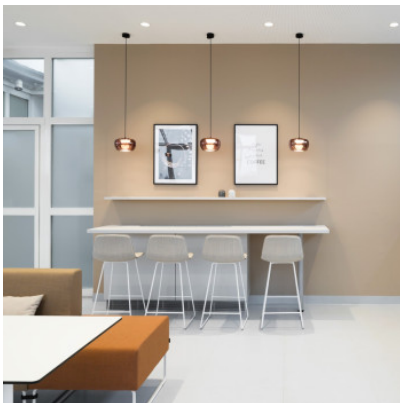

Wever & Ducré Wetropendant 2.0

LED pendant light Wever & Ducré Wetropendant 2.0 made of hand-blown glass. Canopy in black aluminium. With dim-to-warm function. Dimmable trailing edge.

Black Smoked	349,00 € MSRP 410,00 €
MPN	236288B9+90052021
Luminous flux (lm)	435
Copper Glass	349,00 € MSRP 410,00 €
MPN	236288P9+90052021
Luminous flux (lm)	435
Dark Taupe White	419,00 € MSRP 499,00 €
MPN	236288DW9+90052021
Luminous flux (lm)	435
Smoked Diamond	419,00 € MSRP 499,00 €
MPN	236288TD9+90052021
Luminous flux (lm)	435
Smoked Striped	419,00 € MSRP 499,00 €
MPN	236288TS9+90052021
Luminous flux (lm)	435
Taupe White	419,00 € MSRP 499,00 €
MPN	236288TW9+90052021
Luminous flux (lm)	435