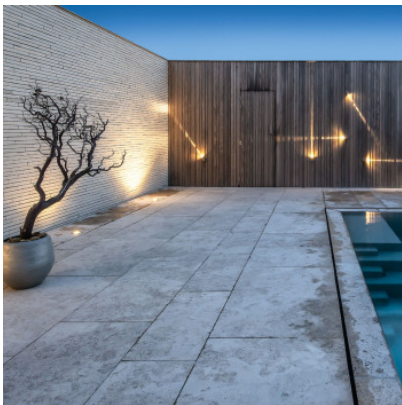

Wever & Ducré Train Outdoor Wall 1.0 Narrow

LED outdoor wall light Wever & Ducré Train Outdoor Wall 1.0 Narrow made of powder-coated aluminum. Light emission upwards or downwards. Beam angle 5°x55°. Dimmable trailing edge. IP65.

black matt	179,00 €-MSRP-207,00-€
MPN	718143B4
EAN	5404037332939
Luminous flux (lm)	170

29.04.2024 14:41:28

All prices shown include 19% VAT for deliveries to Deutschland excluding possible shipping costs.