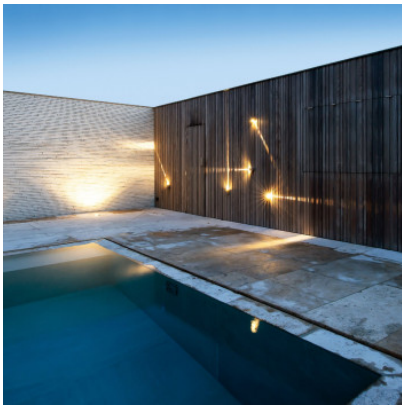

Wever & Ducré Train Outdoor Wall 1.0 Narrow

LED outdoor wall light Wever & Ducré Train Outdoor Wall 1.0 Narrow made of powder-coated aluminum. Light emission upwards or downwards. Beam angle 5°x55°. Dimmable trailing edge. IP65.

black matt	179,00 €-MSRP-207,00-€
MPN	718143B4
EAN	5404037332939
Luminous flux (lm)	170

29.04.2024 14:41:28

All prices shown include 19% VAT for deliveries to Deutschland excluding possible shipping costs.