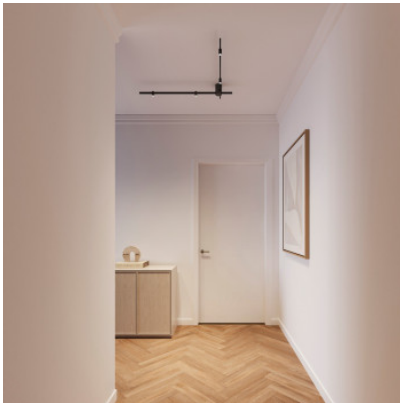

Wever & Ducré Trace Spin 1.0

LED ceiling light Wever & Ducré Trace Spin 1.0 made of matt powder-coated die-cast aluminum. Light arms can be swiveled through 180°. Beam angle 30°. Dimmable trailing edge.

black matt	399,00 €-MSRP-470,00-€
MPN	183264B3
EAN	5404037359882
Luminous flux (lm)	1720

black matt / champagne	399,00 €-MSRP-470,00-€
MPN	183264CH3
EAN	5404037359899
Luminous flux (lm)	1720

01.05.2024 20:16:49

All prices shown include 19% VAT for deliveries to Deutschland excluding possible shipping costs.