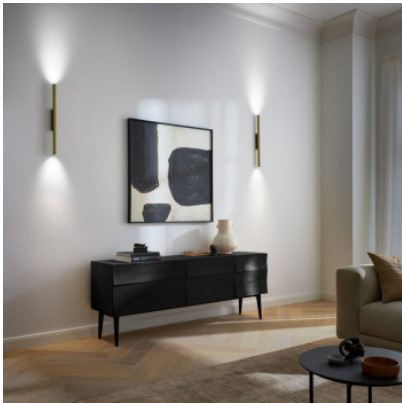

## Wever & Ducré Trace Slim Wall 1.0

LED wall light Wever & Ducré Trace Slim Wall 1.0 made of matt powder-coated die-cast aluminium. Beam angle 33°. Dimmable trailing edge.

black matt	209,00 €-MSRP-244,00 €
MPN	333364B3
EAN	5404037328321
Luminous flux (lm)	980
black matt / champagne	209,00 €-MSRP-251,00 €
MPN	333364CH3
EAN	5404037328345
Luminous flux (lm)	980