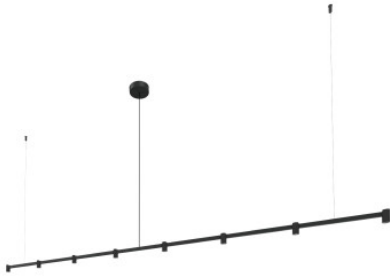

Wever & Ducré Trace Chandelier 3.0

LED chandelier Wever & Ducré Trace Chandelier 3.0 made of matt powder-coated die-cast aluminum. Beam angle 30°. Dimmable trailing edge.

black matt	759,00 €-MSRP-898,00-€
MPN	253764B3
EAN	5404037360772
Luminous flux (lm)	1440
black matt / champagne	759,00 €-MSRP-898,00-€
MPN	253764CH3
EAN	5404037360796
Luminous flux (lm)	1440