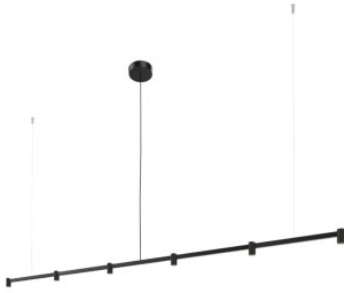

Wever & Ducré Trace Chandelier 2.0

LED chandelier Wever & Ducré Trace Chandelier 2.0 made of matt powder-coated die-cast aluminum. Beam angle 30°. Dimmable trailing edge.

black matt	639,00 €-MSRP-756,00-€
MPN	253664B3
EAN	5404037321940
Luminous flux (lm)	1320
black matt / champagne	639,00 €-MSRP-756,00-€
MPN	253664CH3
EAN	5404037321964
Luminous flux (lm)	1320