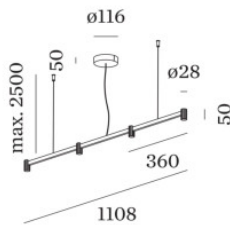

## Wever & Ducré Trace Chandelier 1.0

LED chandelier Wever & Ducré Trace Chandelier 1.0 made of matt powder-coated die-cast aluminum. Beam angle 30°. Dimmable trailing edge.

black matt	479,00 €-MSRP-565,00-€
MPN	253564B3
EAN	5404037321902
Luminous flux (lm)	880
black matt / champagne	479,00 €-MSRP-565,00-€
MPN	253564CH3
EAN	5404037321926
Luminous flux (lm)	880