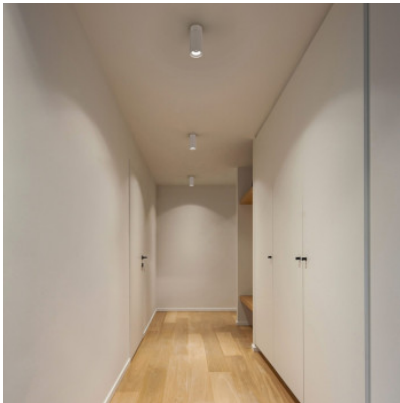

## Wever & Ducré Trace Ceiling 1.0

LED ceiling spotlight Wever & Ducré Trace Ceiling 1.0 made of matt powder-coated die-cast aluminium. Beam angle 27°. Dimmable trailing edge.

black matt	149,00 € <del>MSRP 177,00 €</del>
MPN	183164B3
EAN	5404037312993
Luminous flux (lm)	325
black matt / aluminium	149,00 € <del>MSRP 180,00 €</del>
MPN	183164BL3
EAN	5404037313013
Luminous flux (lm)	325
black matt / champagne	149,00 € <del>MSRP 180,00 €</del>
MPN	183164CH3
EAN	5404037313037
Luminous flux (lm)	325
white matt	149,00 € <del>MSRP 177,00 €</del>
MPN	183164W3
EAN	5404037313051
Luminous flux (lm)	325