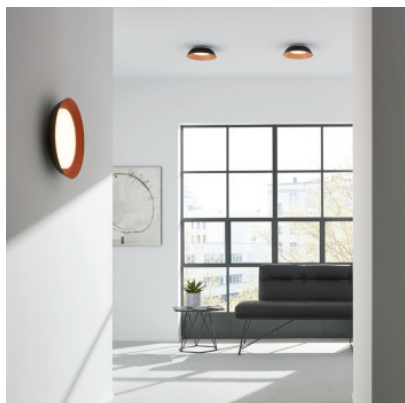

Wever & Ducré Towna Ceiling 1.0

LED ceiling light Wever & Ducré Towna Ceiling 1.0 made of matt wet-painted or brushed aluminum and opal PMMA cover. Dimmable trailing edge. IP44.

black matt	249,00 €-MSRP-290,00 €
MPN	178188B3
EAN	5404037311477
Luminous flux (lm)	1010
black matt / copper	249,00 €-MSRP-294,00 €
MPN	178188Z3
EAN	5404037311552
Luminous flux (lm)	1010
black matt / gold	249,00 €-MSRP-294,00 €
MPN	178188K3
EAN	5404037311514
Luminous flux (lm)	1010
white matt	249,00 €-MSRP-290,00 €
MPN	178188W3
EAN	5404037311538
Luminous flux (lm)	1010
white matt / gold	249,00 €-MSRP-294,00 €
MPN	178188J3
EAN	5404037311491
Luminous flux (lm)	1010