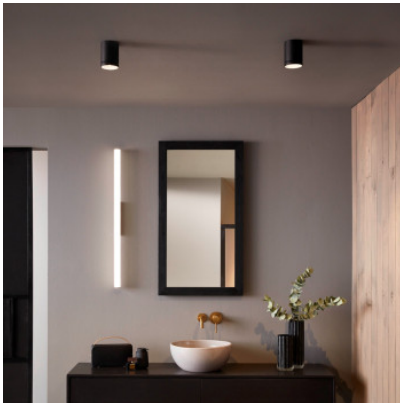

Wever & Ducré Taio IP65 Ceiling 1.0

LED surface-mounted ceiling downlight Wever & Ducré Taio IP65 Ceiling 1.0 made of powder-coated die-cast aluminum with opal glass lens. Beam angle 105°. Dimmable trailing edge. IP65.

anthracite	199,00 €-MSRP-232,00-€
MPN	180884A3
EAN	5404037312313
Luminous flux (lm)	450
black matt	199,00 €-MSRP-232,00-€
MPN	180884B3
EAN	5404037312337
Luminous flux (lm)	450
white matt	199,00 €-MSRP-232,00-€
MPN	180884W3
EAN	5404037312375
Luminous flux (lm)	450