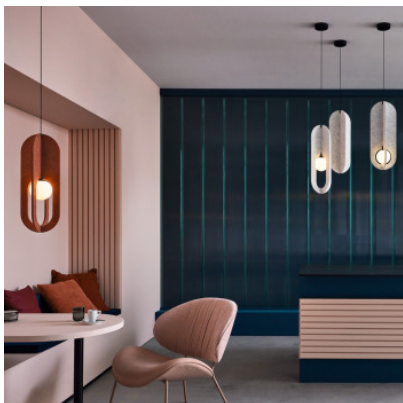

Wever & Ducré Solli Cocoon Suspended 1.0

LED acoustic pendant light Wever & Ducré Solli Cocoon Suspended 1.0 made from artisanal handblown glass and high-quality PET felt with sound-absorbing properties. Dimmable trailing edge.

Limestone	369,00 €-MSRP-439,00-€
MPN	238384LF3
EAN	5404037357321
Luminous flux (lm)	290
Marble Grey	369,00 €-MSRP-439,00-€
MPN	238384MF3
EAN	5404037357338
Luminous flux (lm)	290
Oxide Red	369,00 €-MSRP-439,00-€
MPN	238384OF3
EAN	5404037357345
Luminous flux (lm)	290

06.05.2024 19:05:13

All prices shown include 19% VAT for deliveries to Deutschland excluding possible shipping costs.