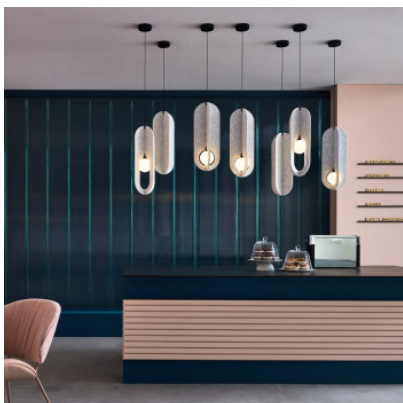

Wever & Ducré Solli Cocoon Suspended 1.0

LED acoustic pendant light Wever & Ducré Solli Cocoon Suspended 1.0 made from artisanal handblown glass and high-quality PET felt with sound-absorbing properties. Dimmable trailing edge.

Limestone	369,00 €-MSRP-439,00-€
MPN	238384LF3
EAN	5404037357321
Luminous flux (lm)	290
Marble Grey	369,00 €-MSRP-439,00-€
MPN	238384MF3
EAN	5404037357338
Luminous flux (lm)	290
Oxide Red	369,00 €-MSRP-439,00-€
MPN	238384OF3
EAN	5404037357345
Luminous flux (lm)	290

06.05.2024 19:05:13

All prices shown include 19% VAT for deliveries to Deutschland excluding possible shipping costs.