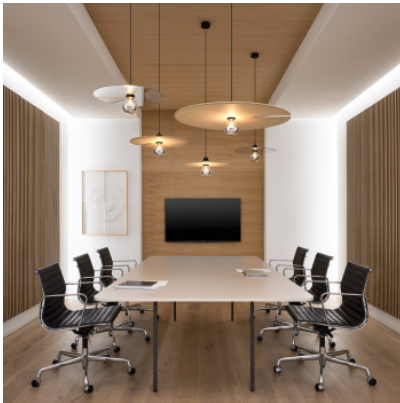

Wever & Ducré Mirro Soft Suspended 3.0

Acoustic pendant light Wever & Ducré Mirro Soft Suspended 3.0 made of high-quality PET felt with sound-absorbing properties. For E27 bulbs. Phase dimmable.

Anthracite	439,00 €-MSRP-518,00 €
MPN	W6343E0AF0
EAN	5404037357246
Indigo Blue	439,00 €-MSRP-518,00 €
MPN	W6343E0IF0
EAN	5404037357260
Limestone	439,00 €-MSRP-518,00 €
MPN	W6343E0LF0
EAN	5404037357284
Marble Grey	439,00 €-MSRP-518,00 €
MPN	W6343E0MF0
EAN	5404037357307