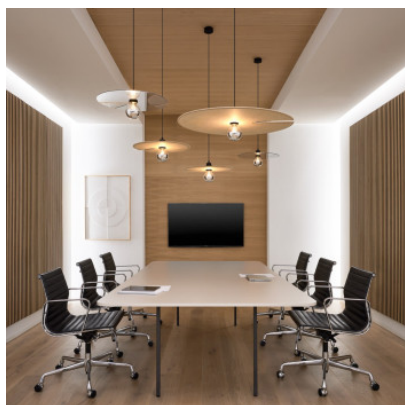

Wever & Ducré Mirro Soft Suspended 2.0

Acoustic pendant light Wever & Ducré Mirro Soft Suspended 2.0 made of high-quality PET felt with sound-absorbing properties. For E27 bulbs. Phase dimmable.

Anthracite	279,00 €-MSRP 334,00 €
MPN	W6342E0AF0
EAN	5404037357161
Indigo Blue	279,00 €-MSRP 334,00 €
MPN	W6342E01F0
EAN	5404037357185
Limestone	279,00 €-MSRP 334,00 €
MPN	W6342E0LF0
EAN	5404037357208
Marble Grey	279,00 €-MSRP 334,00 €
MPN	W6342E0MF0
EAN	5404037357222