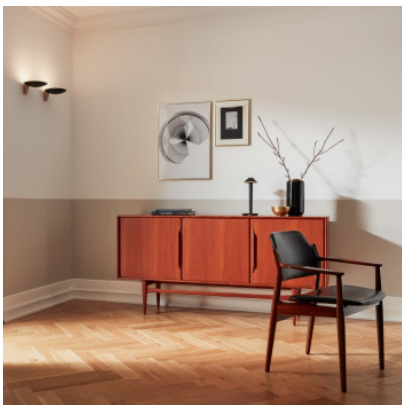

black matt	219,00 €-MSRP-261,00-€
MPN	350188B3
EAN	5404037330263
Luminous flux (lm)	1830

white matt	219,00 €-MSRP-261,00-€
MPN	350188W3
EAN	5404037330300
Luminous flux (lm)	1830

black matt / gold	229,00 €-MSRP-265,00-€
MPN	350188K3
EAN	5404037330287
Luminous flux (lm)	1830