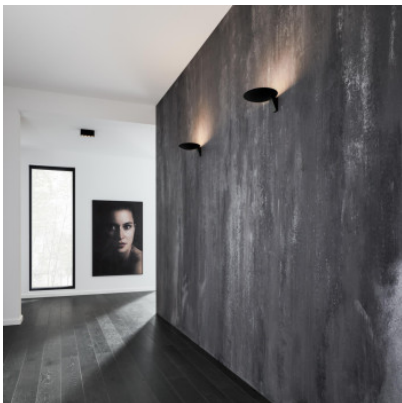

black matt	219,00 €-MSRP-261,00-€
MPN	350188B3
EAN	5404037330263
Luminous flux (lm)	1830

white matt	219,00 €-MSRP-261,00-€
MPN	350188W3
EAN	5404037330300
Luminous flux (lm)	1830

black matt / gold	229,00 €-MSRP-265,00-€
MPN	350188K3
EAN	5404037330287
Luminous flux (lm)	1830