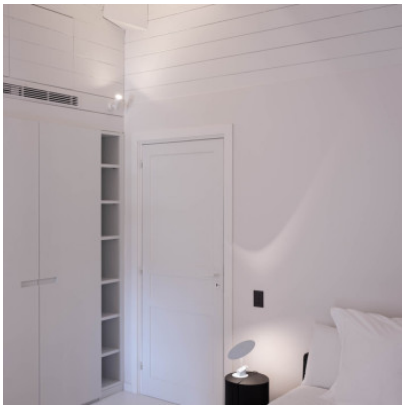

Wever & Ducré Sara On Base Ceiling 1.0

Ceiling spotlight Wever & Ducré Sara On Base Ceiling 1.0 PAR16 made of matt powder-coated or wet-painted aluminium. +/- 90° swivelling, beam angle 35°. Phase dimmable.

black matt	79,00 € ~~MSRP 90,00 €~~
MPN	157220B0
EAN	5404037306978
black matt / gold	79,00 € ~~MSRP 96,00 €~~
MPN	157220K0
EAN	5404037306992
white matt	79,00 € ~~MSRP 90,00 €~~
MPN	157220W0
EAN	5404037307005

28.04.2024 17:01:05

All prices shown include 19% VAT for deliveries to Deutschland excluding possible shipping costs.