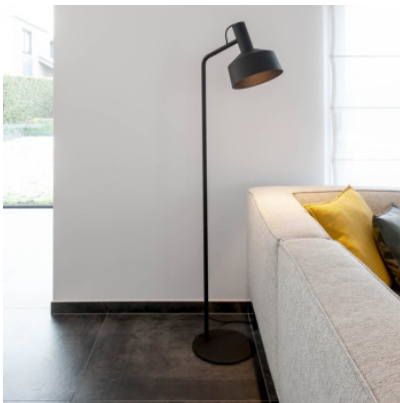

Wever & Ducré Roomor Floor 1.2

Floor lamp Wever & Ducré Roomor Floor 1.2 made of wet-painted aluminum with a matt surface structure. Shade can be rotated 30° and pivoted 45°. For GU10 bulbs. With switch on the cable.

black matt	459,00 €-MSRP-541,00-€
MPN	638120BB2
EAN	5404037332052
black matt / gold	469,00 €-MSRP-551,00-€
MPN	638120BK2
EAN	5404037332090
grey felt	489,00 €-MSRP-572,00-€
MPN	638120BF2
EAN	5404037332076

11.05.2024 23:19:54

All prices shown include 19% VAT for deliveries to Deutschland excluding possible shipping costs.