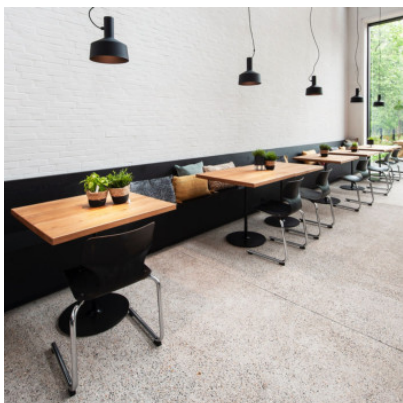

Wever & Ducré Roomor Cable Suspended 1.2 PAR16

Pendant light Wever & Ducré Roomor Cable Suspended 1.2 made of wet-painted aluminum with a matt surface structure. For GU10 bulbs. Phase dimmable.

black matt	239,00 € ~~MSRP 284,00 €~~
MPN	248120BB2
EAN	5404037321117

black matt / gold	249,00 € ~~MSRP 294,00 €~~
MPN	248120BK2
EAN	5404037321179

grey felt	269,00 € ~~MSRP 315,00 €~~
MPN	248120BF2
EAN	5404037321148

11.05.2024 13:08:15

All prices shown include 19% VAT for deliveries to Deutschland excluding possible shipping costs.