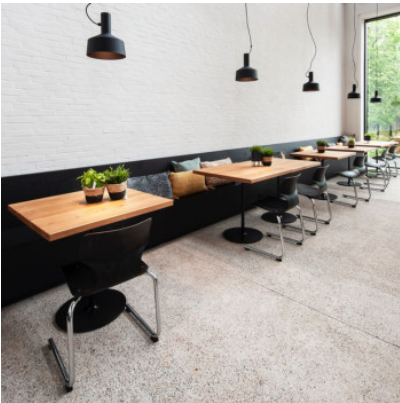

Wever & Ducré Roomor Cable Suspended 1.2 E27

Pendant light Wever & Ducré Roomor Cable Suspended 1.2 made of wet-painted aluminum with a matt surface structure. For E27 bulbs. Phase dimmable.

| | |
|-------------------|-----------------------------------|
| black matt | 239,00 € MSRP 284,00 € |
| MPN | 2481E0BB2 |
| EAN | 5404037321223 |
| black matt / gold | 249,00 € MSRP 294,00 € |
| MPN | 2481E0BK2 |
| EAN | 5404037321285 |
| grey felt | 269,00 € MSRP 315,00 € |
| MPN | 2481E0BF2 |
| EAN | 5404037321254 |