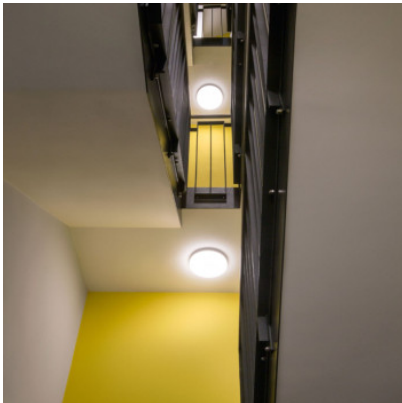

## Wever & Ducré Rob IP44 Ceiling 3.5

LED ceiling light Wever & Ducré Rob IP44 Ceiling 3.5 made of matt powder-coated aluminum and opal PMMA cover. Dimmable trailing edge.

white matt	339,00 € <del>MSRP 399,00 €</del>
MPN	701388W3
EAN	5404037332403
Luminous flux (lm)	3540