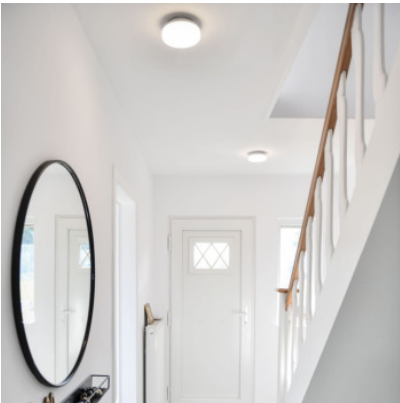

## Wever & Ducré Rob IP44 Ceiling 2.6

LED ceiling light Wever & Ducré Rob IP44 Ceiling 2.6 made of matt powder-coated aluminum and opal PMMA cover. Dimmable trailing edge.

white matt	249,00 € <del>MSRP 292,00 €</del>
MPN	701288W3
EAN	5404037332380
Luminous flux (lm)	1850