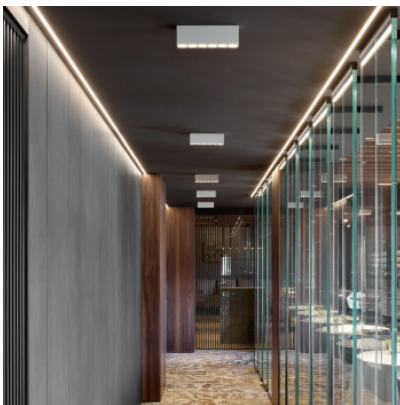

Wever & Ducré Pirro Spot Ceiling 6.0

LED ceiling light Wever & Ducré Pirro Spot Ceiling 6.0 made of powder-coated die-cast aluminum. Screen-compatible workplace lamp according to DIN EN 12464-1. Beam angle 32°. Dimmable trailing edge.

black matt	329,00 €-MSRP-387,00-€
MPN	151664B3
EAN	5404037305605
Luminous flux (lm)	1920

white matt / black matt	329,00 €-MSRP-387,00-€
MPN	151664E3
EAN	5404037305629
Luminous flux (lm)	1920

01.05.2024 21:27:35

All prices shown include 19% VAT for deliveries to Deutschland excluding possible shipping costs.