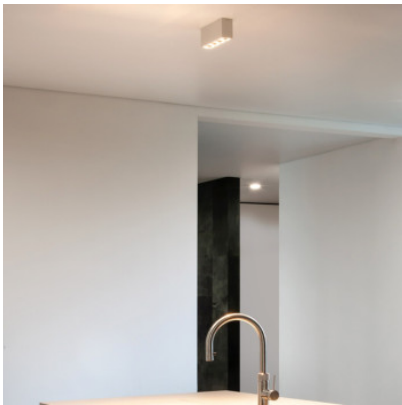

Wever & Ducré Pirro Spot Ceiling 4.0

LED ceiling light Wever & Ducré Pirro Spot Ceiling 4.0 made of powder-coated die-cast aluminum. Screen-compatible workplace lamp according to DIN EN 12464-1. Beam angle 32°. Dimmable trailing edge.

black matt	239,00 €-MSRP-277,00-€
MPN	151464B3
EAN	5404037305360
Luminous flux (lm)	1290

white matt / black matt	239,00 €-MSRP-277,00-€
MPN	151464E3
EAN	5404037305384
Luminous flux (lm)	1290

01.05.2024 19:52:25

All prices shown include 19% VAT for deliveries to Deutschland excluding possible shipping costs.