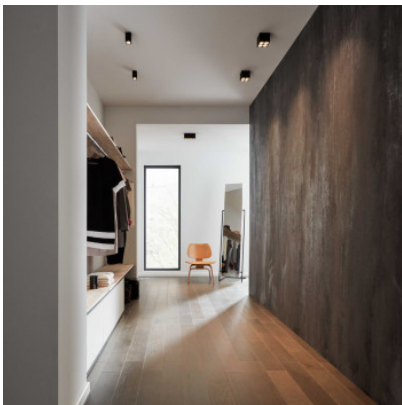

Wever & Ducré Pirro Spot Ceiling 4.0

LED ceiling light Wever & Ducré Pirro Spot Ceiling 4.0 made of powder-coated die-cast aluminum. Screen-compatible workplace lamp according to DIN EN 12464-1. Beam angle 32°. Dimmable trailing edge.

black matt	239,00 €-MSRP-277,00-€
MPN	151464B3
EAN	5404037305360
Luminous flux (lm)	1290

white matt / black matt	239,00 €-MSRP-277,00-€
MPN	151464E3
EAN	5404037305384
Luminous flux (lm)	1290

01.05.2024 19:52:25

All prices shown include 19% VAT for deliveries to Deutschland excluding possible shipping costs.