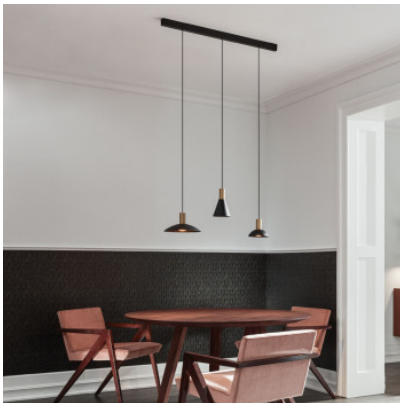

## Wever & Ducré Odrey Suspension 1.8

Pendant light Wever & Ducré Odrey Suspension 1.8 made of wet-painted aluminum with a matt surface structure. For GU10 bulbs. Canopy black or white for white version. Phase dimmable.

black matt MPN	249,00 €-MSRP-291,00-€ 287820BB0+90052021
black matt / gold MPN	249,00 €-MSRP-291,00-€ 287820BG0+90052021
gold / black matt MPN	249,00 €-MSRP-291,00-€ 287820GB0+90052021
white matt MPN	249,00 €-MSRP-291,00-€ 287820WW0+90052022