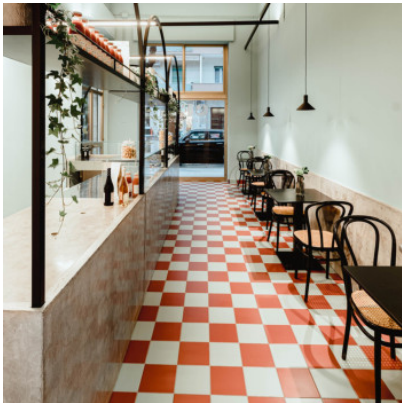

Wever & Ducré Odrey Suspension 1.6

Pendant light Wever & Ducré Odrey Suspension 1.6 made of wet-painted aluminum with a matt surface structure. For GU10 bulbs. Canopy black or white for white version. Phase dimmable.

black matt MPN	189,00 €-MSRP-228,00-€ 287620BB0+90052021
black matt / gold MPN	189,00 €-MSRP-228,00-€ 287620BG0+90052021
gold / black matt MPN	189,00 €-MSRP-228,00-€ 287620GB0+90052021
white matt MPN	189,00 €-MSRP-228,00-€ 287620WW0+90052022