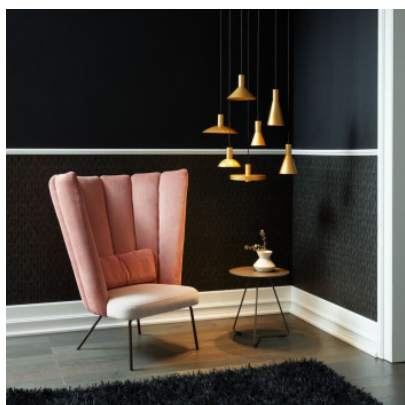

Wever & Ducré Odrey Suspension 1.5

Pendant light Wever & Ducré Odrey Suspension 1.5 made of wet-painted aluminum with a matt surface structure. For GU10 bulbs. Canopy black or white for white version. Phase dimmable.

black matt MPN	209,00 €-MSRP-242,00-€ 287520BB0+90052021
black matt / gold MPN	209,00 €-MSRP-242,00-€ 287520BG0+90052021
gold / black matt MPN	209,00 €-MSRP-242,00-€ 287520GB0+90052021
white matt MPN	209,00 €-MSRP-242,00-€ 287520WW0+90052022