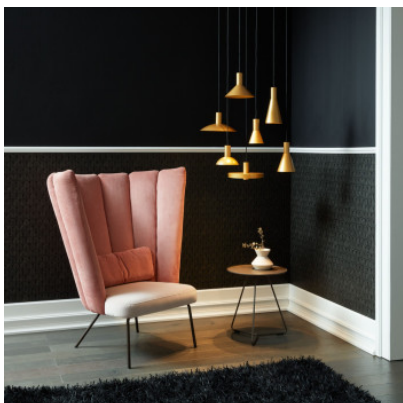

Wever & Ducré Odrey Suspension 1.2

Pendant light Wever & Ducré Odrey Suspension 1.2 made of wet-painted aluminum with a matt surface structure. For GU10 bulbs. Canopy black or white for white version. Phase dimmable.

black matt MPN	249,00 €-MSRP-291,00-€ 287220BB0+90052021
black matt / gold MPN	249,00 €-MSRP-291,00-€ 287220BG0+90052021
gold / black matt MPN	249,00 €-MSRP-291,00-€ 287220GB0+90052021
white matt MPN	249,00 €-MSRP-291,00-€ 287220WW0+90052022