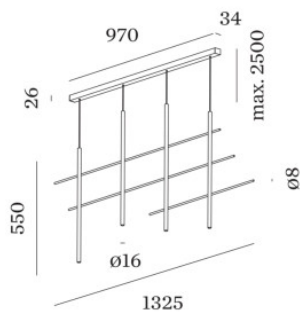

## Wever & Ducré Net Suspended 4.0

LED pendant light Wever & Ducré Net Suspended 4.0 with 4 spotlights made of matt powder-coated or wet-painted aluminium. Direct spotlight. Dimmable trailing edge.

black matt	879,00 €-MSRP 1.041,00 €
MPN	231464B3
EAN	5404037320202
Luminous flux (lm)	1000
champagne	879,00 €-MSRP 1.041,00 €
MPN	231464M3
EAN	5404037320219
Luminous flux (lm)	1000
white matt	879,00 €-MSRP 1.041,00 €
MPN	231464W3
EAN	5404037320226
Luminous flux (lm)	1000