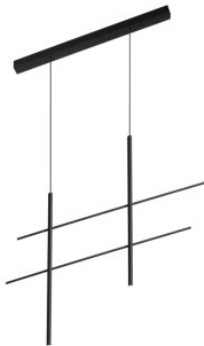

Wever & Ducré Net Suspended 2.0

LED pendant light Wever & Ducré Net Suspended 2.0 with 2 spotlights made of matt powder-coated or wet-painted aluminium. Direct spotlight. Dimmable trailing edge.

black matt	449,00 €-MSRP-530,00-€
MPN	231264B3
EAN	5404037320172
Luminous flux (lm)	500
champagne	449,00 €-MSRP-530,00-€
MPN	231264M3
EAN	5404037320189
Luminous flux (lm)	500
white matt	449,00 €-MSRP-530,00-€
MPN	231264W3
EAN	5404037320196
Luminous flux (lm)	500