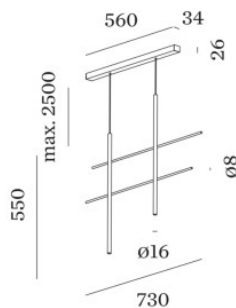

Wever & Ducré Net Suspended 2.0

LED pendant light Wever & Ducré Net Suspended 2.0 with 2 spotlights made of matt powder-coated or wet-painted aluminium. Direct spotlight. Dimmable trailing edge.

black matt	449,00 €-MSRP-530,00-€
MPN	231264B3
EAN	5404037320172
Luminous flux (lm)	500
champagne	449,00 €-MSRP-530,00-€
MPN	231264M3
EAN	5404037320189
Luminous flux (lm)	500
white matt	449,00 €-MSRP-530,00-€
MPN	231264W3
EAN	5404037320196
Luminous flux (lm)	500