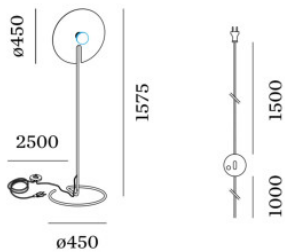

## Wever & Ducré Mirro Floor 2.0

Floor lamp Wever & Ducré Mirro Floor 2.0 made of matt powder-coated aluminum and aluminum composite panel reflecting on one side. For E27 bulbs, black textile cable with plug and dimmer switch.

black matt / aluminium	409,00 €-MSRP-488,00-€
MPN	6311E0LB0
EAN	5404037331635
black matt / chrome	409,00 €-MSRP-488,00-€
MPN	6311E0NB0
EAN	5404037331642

03.05.2024 20:39:15

All prices shown include 19% VAT for deliveries to Deutschland excluding possible shipping costs.