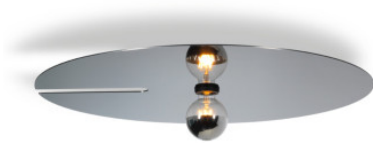

Wever & Ducré Mirro Ceiling / Wall 3.0

Wall/ceiling lamp Wever & Ducré Mirro 3.0 made of matt powder-coated aluminum and reflective aluminum composite panel. For E27 bulbs. Phase dimmable.

black matt / aluminium	399,00 €-MSRP 475,00 €
MPN	6323E0LB0
EAN	5404037331758