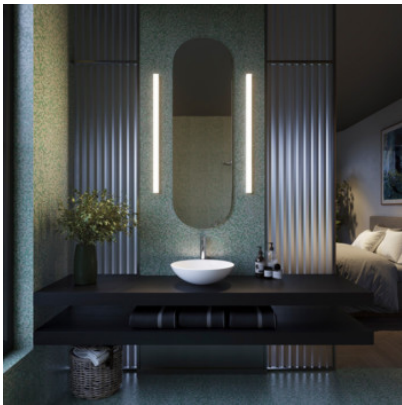

## Wever & Ducré Mirbi Long IP44 Wall 3.0

LED wall light Wever & Ducré Mirbi Long IP44 Wall 3.0 made of powder-coated aluminum and opal PMMA cover. With power selector switch (high or low power).

white matt	669,00 € <del>MSRP 791,00 €</del>
MPN	329388W3
EAN	5404037327904
Luminous flux (lm)	1050-1700