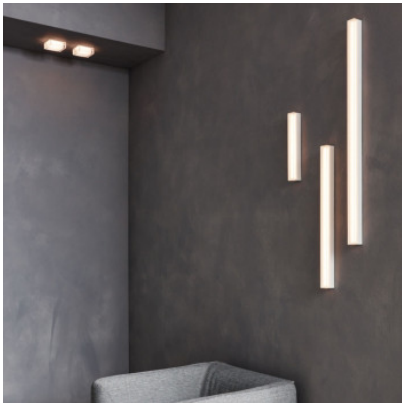

## Wever & Ducré Mirbi Long IP44 Wall 3.0

LED wall light Wever & Ducré Mirbi Long IP44 Wall 3.0 made of powder-coated aluminum and opal PMMA cover. With power selector switch (high or low power).

white matt	669,00 € <del>MSRP 791,00 €</del>
MPN	329388W3
EAN	5404037327904
Luminous flux (lm)	1050-1700