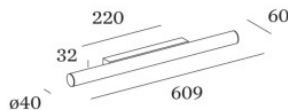

Wever & Ducré Mirba Wall 2.0

LED wall light Wever & Ducré Mirba Wall 2.0 made of matt powder-coated aluminum and opal PMMA diffuser. With power selector switch. Dimmable trailing edge. IP44.

black matt	239,00 €-MSRP-277,00 €
MPN	328288E3
EAN	5404037327782
Luminous flux (lm)	535-920
white matt	239,00 €-MSRP-277,00 €
MPN	328288W3
EAN	5404037327805
Luminous flux (lm)	535-920