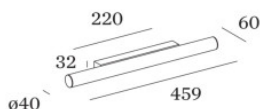

Wever & Ducré Mirba Wall 1.0

LED wall light Wever & Ducré Mirba Wall 1.0 made of matt powder-coated aluminum and opal PMMA diffuser. With power selector switch. Dimmable trailing edge. IP44.

black matt	199,00 €-MSRP-231,00-€
MPN	328188E3
EAN	5404037327744
Luminous flux (lm)	375-645
white matt	199,00 €-MSRP-231,00-€
MPN	328188W3
EAN	5404037327768
Luminous flux (lm)	375-645