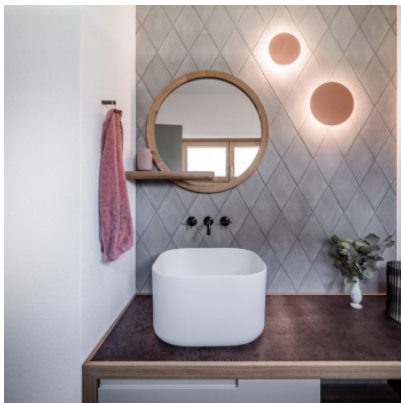

Wever & Ducré Miles Wall 3.0 Round

LED wall light Wever & Ducré Miles Wall 3.0 Round made of matt powder-coated / wet-painted aluminum or marble. Indirect light distribution. Dimmable trailing edge.

black matt	289,00 €-MSRP-337,00-€
MPN	317778B3
EAN	5404037327126
Luminous flux (lm)	530
champagne	289,00 €-MSRP-342,00-€
MPN	317778M3
EAN	5404037327188
Luminous flux (lm)	530
white matt	289,00 €-MSRP-337,00-€
MPN	317778W3
EAN	5404037327287
Luminous flux (lm)	530
Come Closer	299,00 €-MSRP-350,00-€
MPN	317778CC3
EAN	5404037327140
Luminous flux (lm)	530
marble black	339,00 €-MSRP-399,00-€
MPN	317778MB3
EAN	5404037327201
Luminous flux (lm)	530
marble white	339,00 €-MSRP-399,00-€
MPN	317778MW3
EAN	5404037327225
Luminous flux (lm)	530