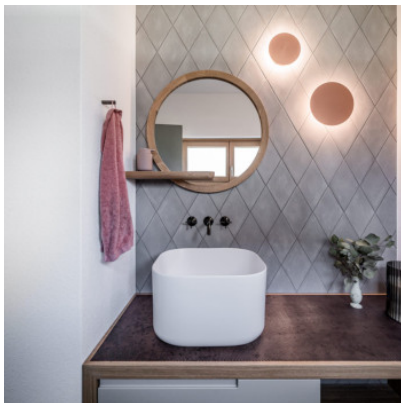

Wever & Ducré Miles Wall 2.0 Round

LED wall light Wever & Ducré Miles Wall 2.0 Round made of matt powder-coated / wet-painted aluminum or marble. Indirect light distribution. Dimmable trailing edge.

black matt	249,00 €-MSRP-296,00-€
MPN	317578B3
EAN	5404037326785
Luminous flux (lm)	515
champagne	249,00 €-MSRP-299,00-€
MPN	317578M3
EAN	5404037326846
Luminous flux (lm)	515
white matt	249,00 €-MSRP-296,00-€
MPN	317578W3
EAN	5404037326945
Luminous flux (lm)	515
Come Closer	259,00 €-MSRP-308,00-€
MPN	317578CC3
EAN	5404037326808
Luminous flux (lm)	515
marble black	319,00 €-MSRP-371,00-€
MPN	317578MB3
EAN	5404037326860
Luminous flux (lm)	515
marble white	319,00 €-MSRP-371,00-€
MPN	317578MW3
EAN	5404037326884
Luminous flux (lm)	515