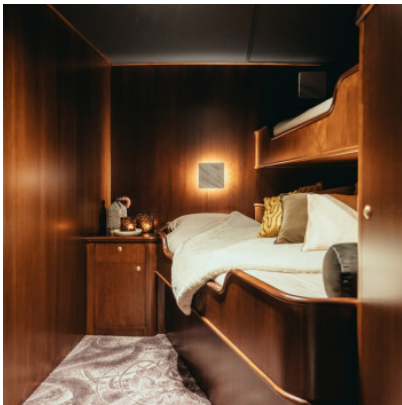

Wever & Ducré Miles Wall 2.0 Carré

LED wall light Wever & Ducré Miles Wall 2.0 Carré made of matt powder-coated / wet-painted aluminum or marble. Indirect light distribution. Dimmable trailing edge.

black matt	259,00 € ~~MSRP 308,00 €~~
MPN	317478B3
EAN	5404037326624
Luminous flux (lm)	530
champagne	259,00 € ~~MSRP 311,00 €~~
MPN	317478M3
EAN	5404037326662
Luminous flux (lm)	530
white matt	259,00 € ~~MSRP 308,00 €~~
MPN	317478W3
EAN	5404037326761
Luminous flux (lm)	530
marble black	329,00 € ~~MSRP 384,00 €~~
MPN	317478MB3
EAN	5404037326686
Luminous flux (lm)	530
marble white	329,00 € ~~MSRP 384,00 €~~
MPN	317478MW3
EAN	5404037326709
Luminous flux (lm)	530

28.04.2024 15:10:39

All prices shown include 19% VAT for deliveries to Deutschland excluding possible shipping costs.